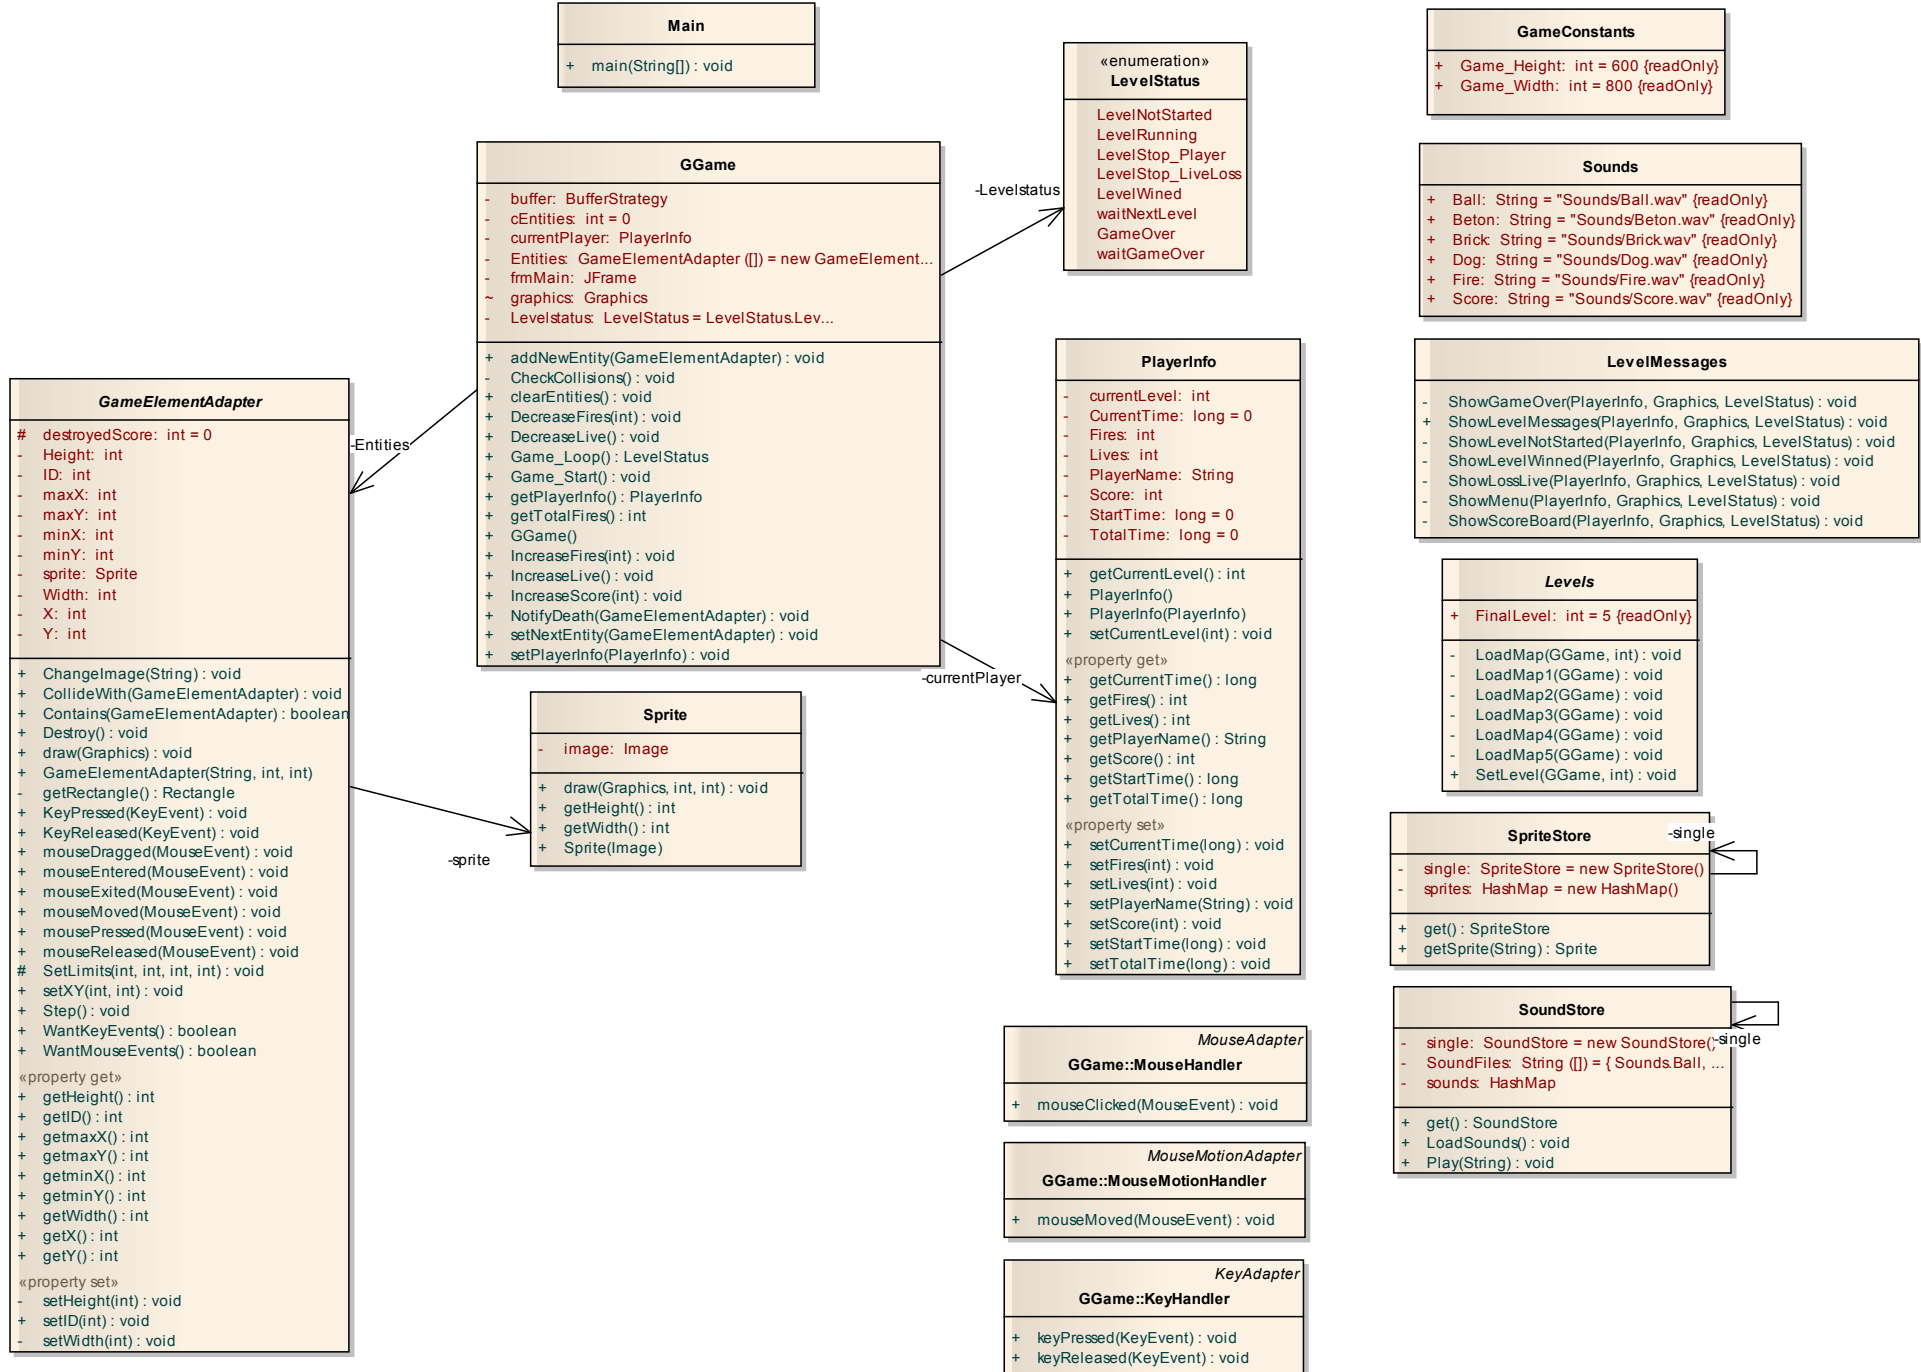

Classes Hierarchy of Elements in the GGame-Paranoid-R(0.1) (by GholamAli Irani, University of Bonab)

Other Classes Hierarchy of the GGame-Paranoid-R(0.1) (by GholamAli Irani, University of Bonab)

class Class Model

MapDesigner Classes Hierarchy of the GGames-Paranoid-MapDesigner-R(0.1) (by GholamAli Irani, University of Bonab)