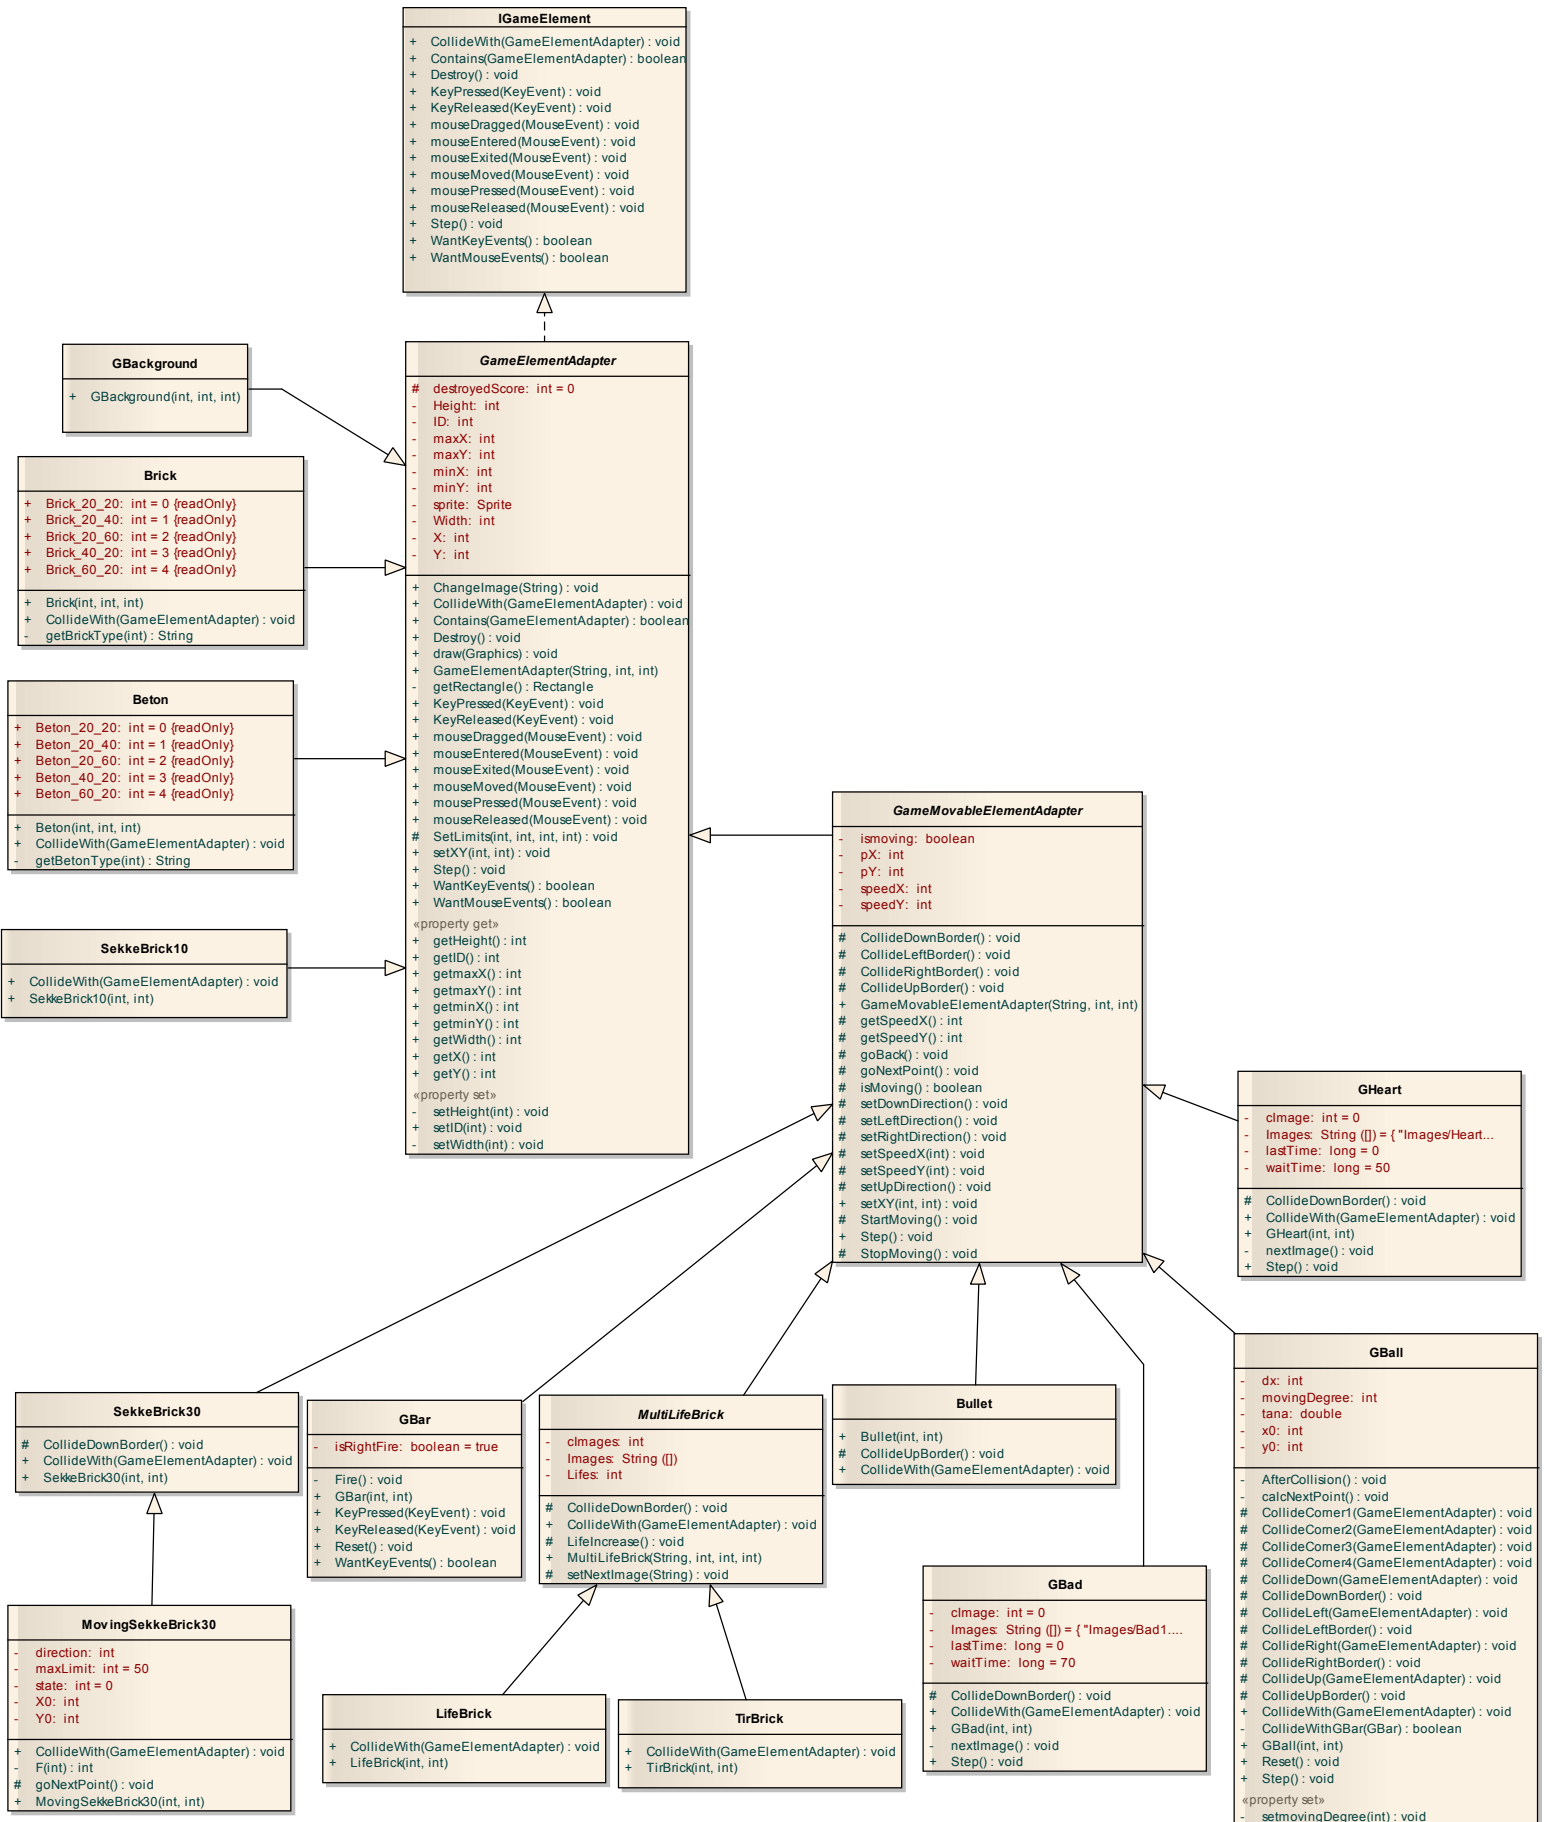

Classes Hierarchy of Elements in the GGame-Paranoid-R(0.1) (by GholamAli Irani, University of Bonab)

Other Classes Hierarchy of the GGame-Paranoid-R(0.1) (by GholamAli Irani, University of Bonab)

class Class Model

MapDesigner Classes Hierarchy of the GGames-Paranoid-MapDesigner-R(0.1) (by GholamAli Irani, University of Bonab)